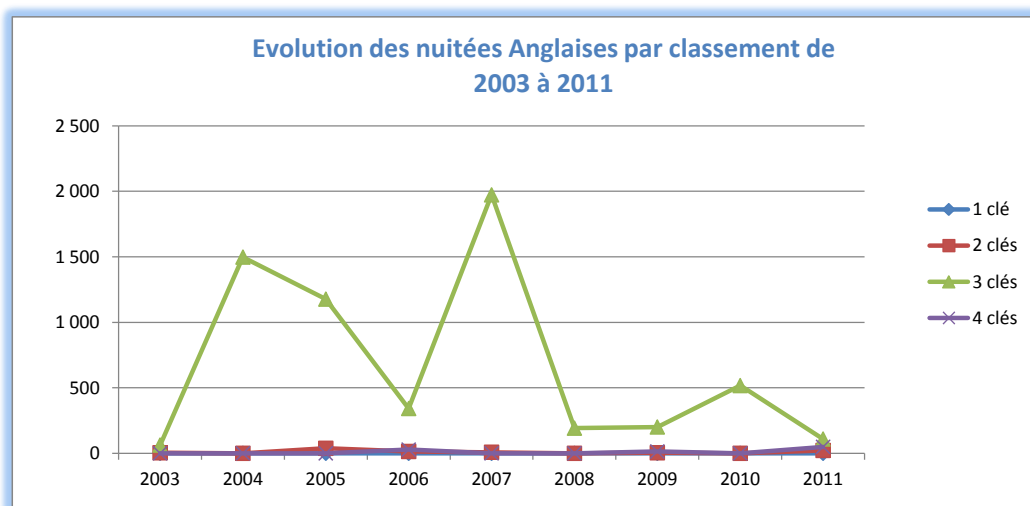

**EVOLUTION DES NUITÉES CLÉVACANCES ANGLAISES
DE 2003 À 2011**

	1 clé		2 clés		3 clés		4 clés		Total
2003	0	0%	4	6%	63	94%	0	0%	67
2004	0	0%	0	0%	1 498	100%	0	0%	1 498
2005	0	0%	38	3%	1 177	97%	0	0%	1 215
2006	0	0%	14	4%	342	89%	28	7%	384
2007	0	0%	8	0%	1 973	100%	0	0%	1 981
2008	0	0%	0	0%	192	100%	0	0%	192
2009	0	0%	4	2%	201	92%	14	6%	219
2010	0	0%	0	0%	517	100%	0	0%	517
2011	0	0%	22	12%	109	61%	49	27%	180

	2003	2004	2005	2006	2007	2008	2009	2010	2011
1 clé	0	0	0	0	0	0	0	0	0
2 clés	4	0	38	14	8	0	4	0	22
3 clés	63	1 498	1 177	342	1 973	192	201	517	109
4 clés	0	0	0	28	0	0	14	0	49